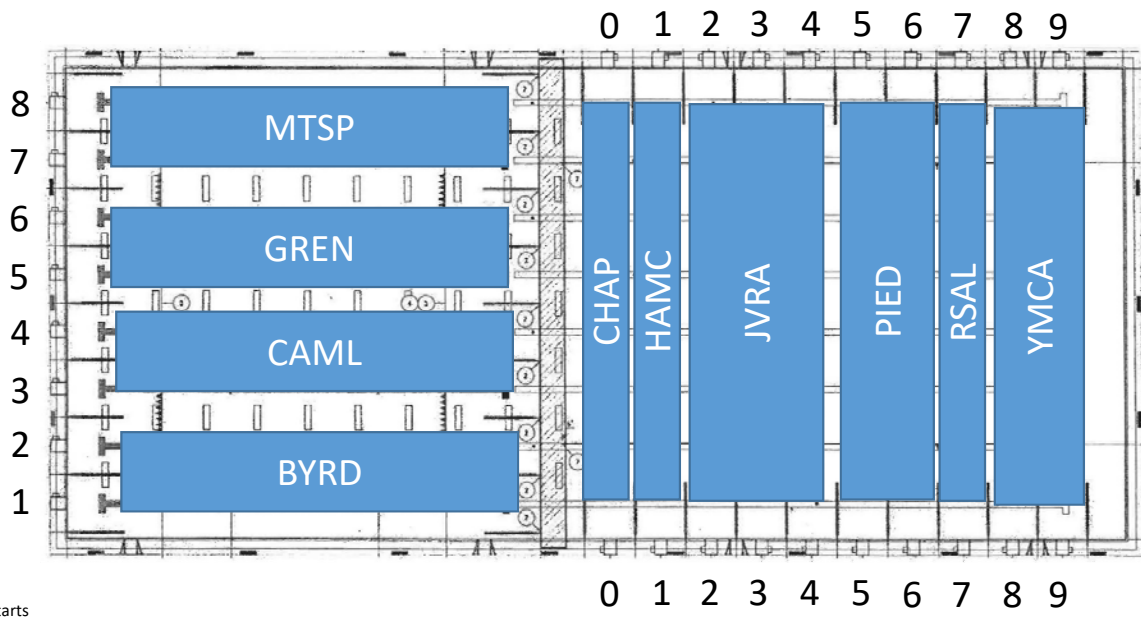

6

7

8

0 1 2 3 4 5 6 7 8 9

50Y, 200Y Starts

North Bullpen

25Y Starts, 100y 2nd & 4th Starts

Seating Area

North

West

Saturday Early, Sunday Late Warmups

East

South

Computer &
Timing Console
NORTH (Opt. 2)

Swimming Direction

Swimming Direction

Computer &
Timing Console
SOUTH

WINDOW Side

FLAG Side

50Y, 200Y Starts

25Y Starts, 100y 2nd & 4th Starts

North
Bullpen

South
Bullpen

Seating Area

North

West