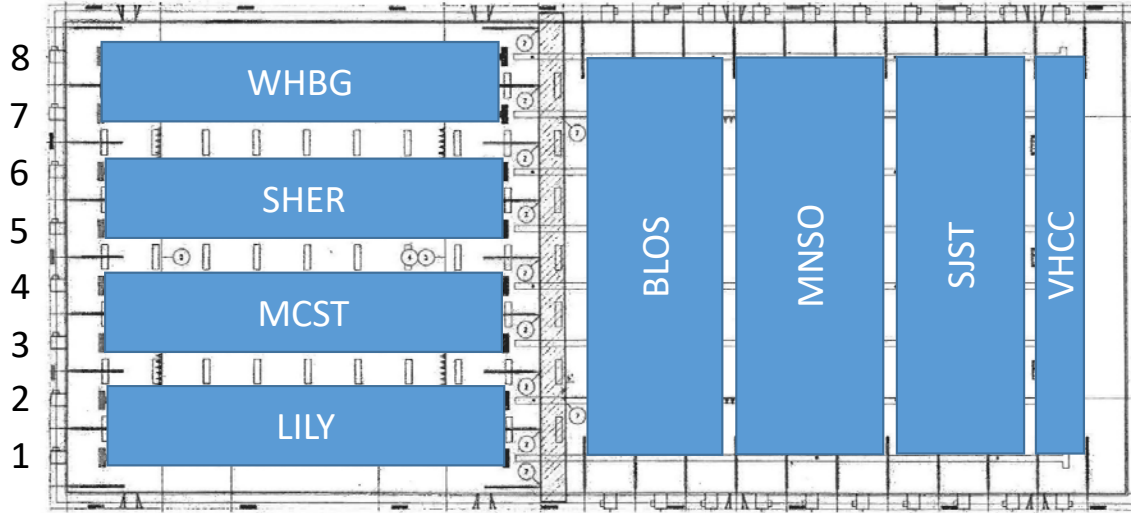

East

South

Computer & Timing Console NORTH

Swimming Direction

50Y, 100Y, 200Y Starts

Swimming Direction

Computer & Timing Console SOUTH

0 1 2 3 4 5 6 7 8 9

WINDOW Side

FLAG Side

South Bullpen

1

2

3

4

5

Computer &
Timing Console
SOUTH

WINDOW Side

FLAG Side

50Y, 200Y Starts

25Y Starts, 100y 2nd & 4th Starts

North
Bullpen

South
Bullpen

Seating Area