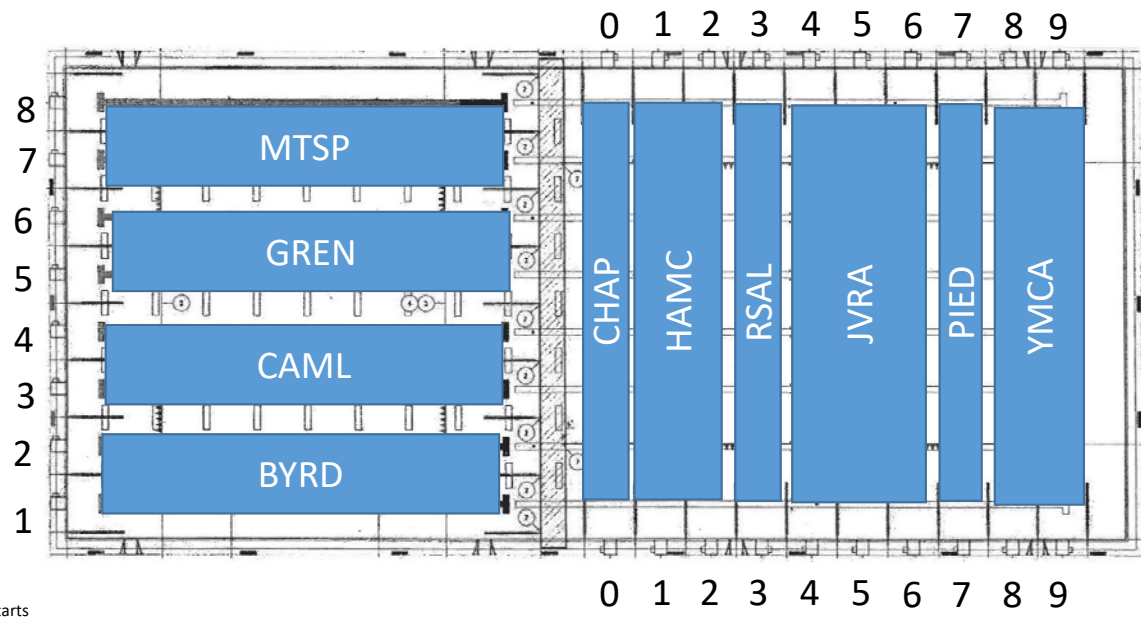

# Saturday Late, Sunday Early Warmups

East

South

Computer & Timing Console NORTH (Opt. 2)

Swimming Direction

Swimming Direction

Computer & Timing Console SOUTH

WINDOW Side

FLAG Side

50Y, 200Y Starts

25Y Starts, 100y 2<sup>nd</sup> & 4<sup>th</sup> Starts

North Bullpen

South Bullpen

North

West

Seating Area