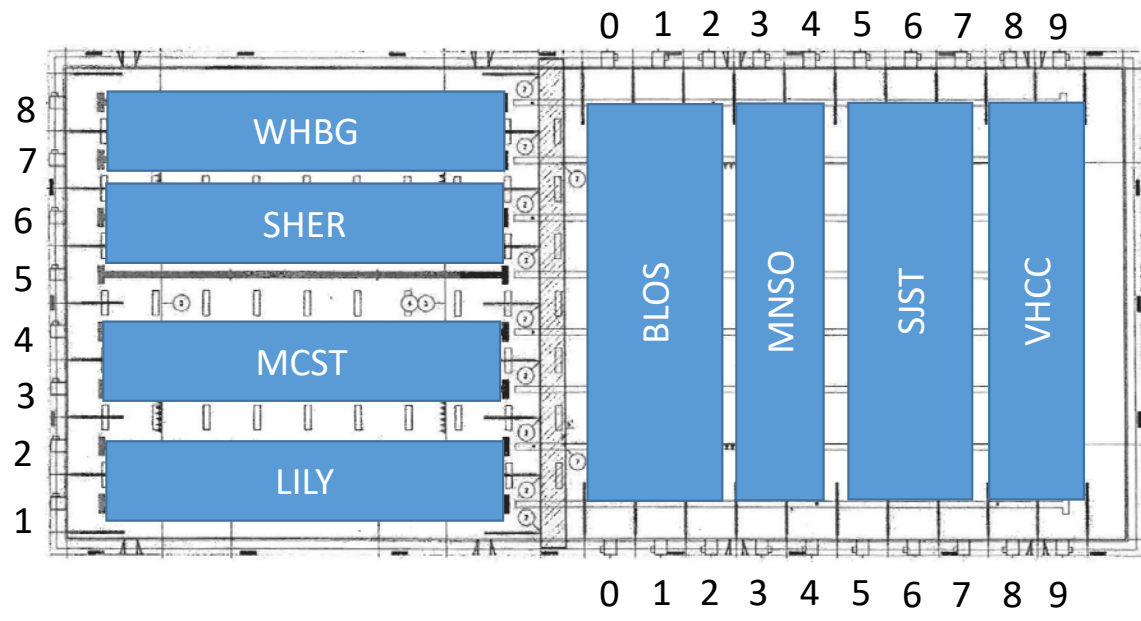

# Saturday Early, Sunday Late Warmups

East

South

Computer & Timing Console NORTH

Swimming Direction

50Y, 100Y, 200Y Starts

Swimming Direction

Computer & Timing Console SOUTH

WINDOW Side

FLAG Side

50Y, 200Y Starts

North Bullpen

25Y Starts, 100y 2<sup>nd</sup> & 4<sup>th</sup> Starts

South Bullpen

North

Seating Area

# Saturday Late, Sunday Early Warmups

East

South

Computer & Timing Console NORTH (Opt. 2)

Swimming Direction

Swimming Direction

Computer & Timing Console SOUTH

WINDOW Side