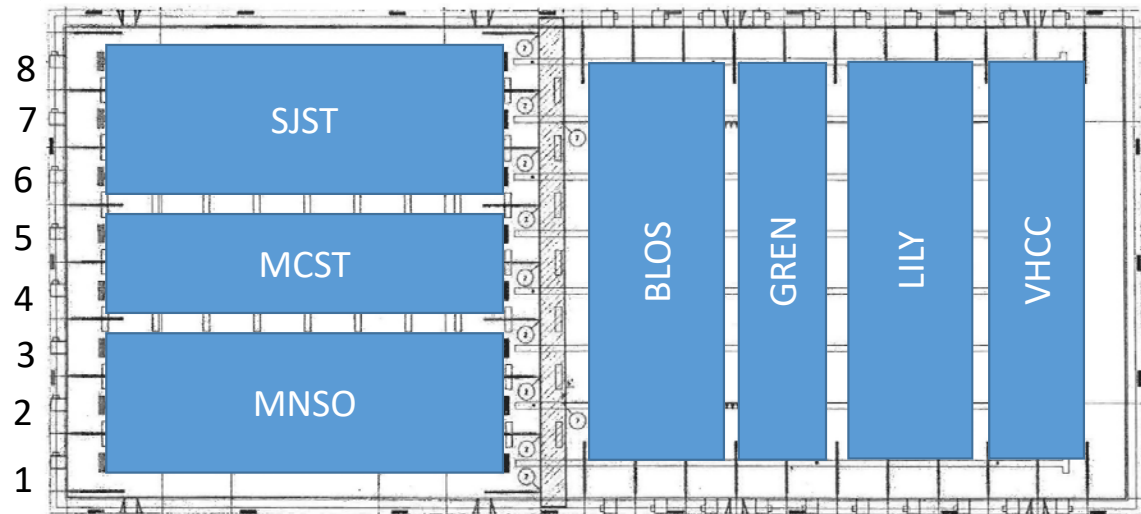

Saturday Early, Sunday Late Warmups

East

South

Computer & Timing Console NORTH

Swimming Direction

50Y, 100Y, 200Y Starts

0 1 2 3 4 5 6 7 8 9

Swimming Direction

Computer & Timing Console SOUTH

WINDOW Side

FLAG Side

50Y, 200Y Starts

25Y Starts, 100y 2nd & 4th Starts

North

West

Saturday Late, Sunday Early Warmups

East

South

Computer &
Timing Console
NORTH (Opt. 2)

Swimming Direction

Swimming Direction

Computer &
Timing Console
SOUTH

WINDOW Side

FLAG Side

50Y, 200Y Starts

25Y Starts, 100y 2nd & 4th Starts

North
Bullpen

South
Bullpen

Seating Area

North

West