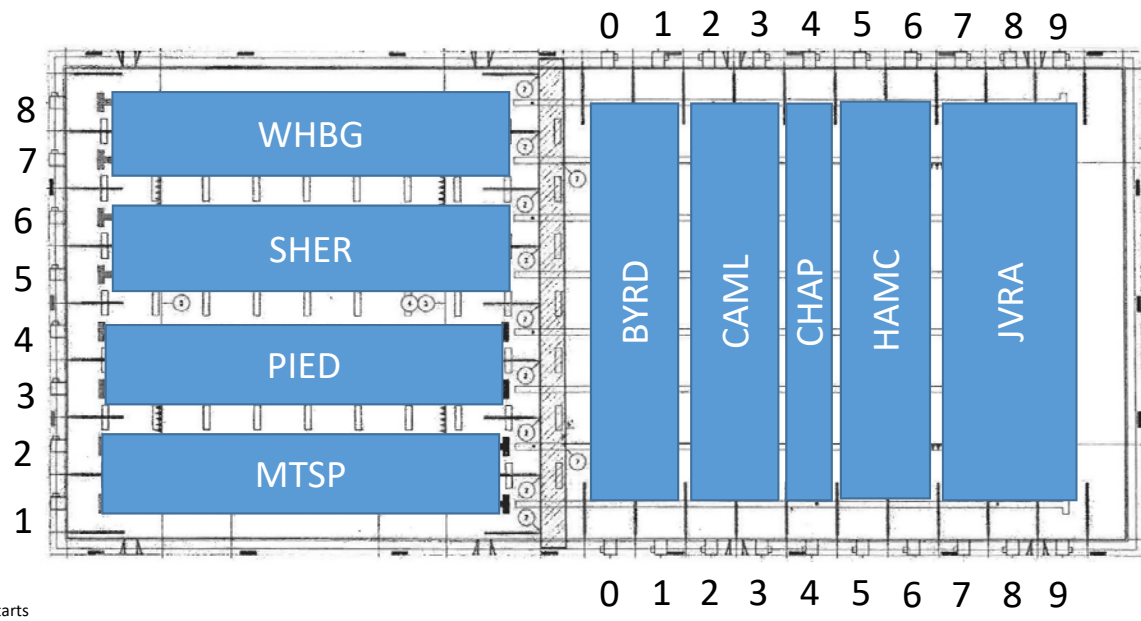

East

South

Computer &
Timing Console
NORTH (Opt. 2)

Swimming Direction

Swimming Direction

Computer &
Timing Console
SOUTH

WINDOW Side

FLAG Side

50Y, 200Y Starts

25Y Starts, 100y 2nd & 4th Starts

North
Bullpen

South
Bullpen

Seating Area

North

West