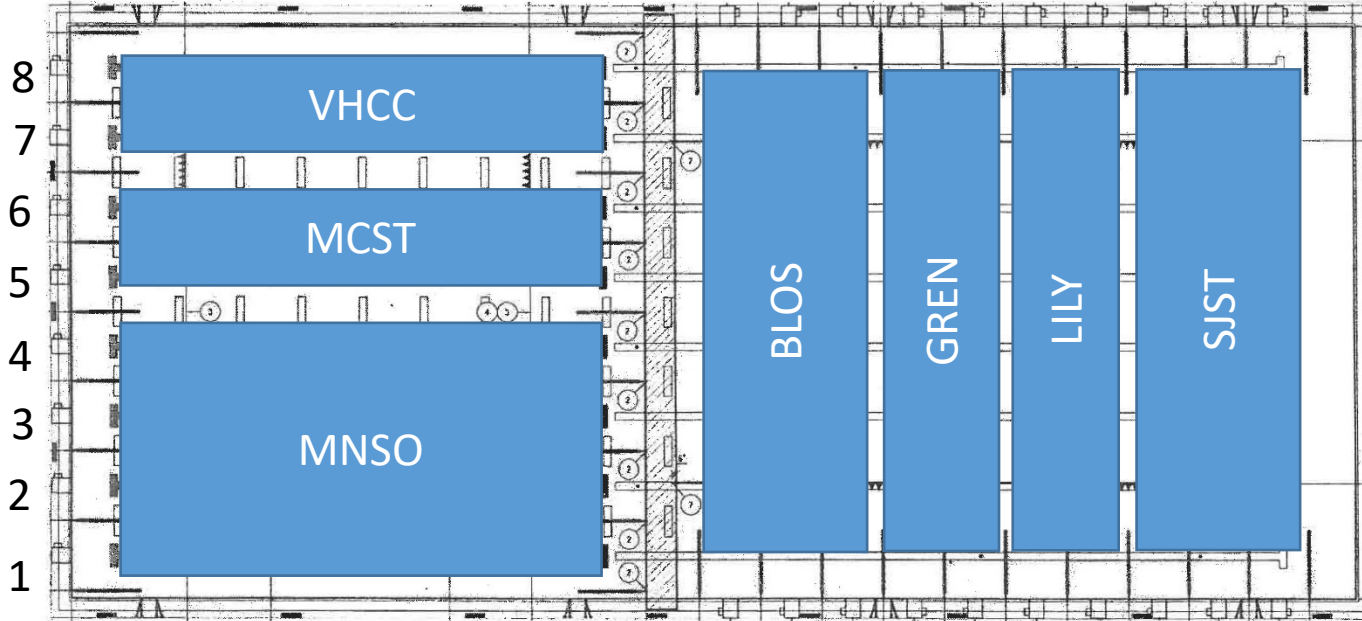

Saturday Late, Sunday Early Warmups

East

South

Computer &
Timing Console
NORTH

Swimming Direction

50Y, 100Y, 200Y Starts

Swimming Direction

Computer &
Timing Console
SOUTH

WINDOW Side

FLAG Side

50Y, 200Y Starts

North
Bullpen

25Y Starts, 100y 2nd & 4th Starts

Seating Area

North

West

East

Saturday Early, Sunday Late Warmups

South

Computer &
Timing Console
NORTH (Opt. 2)

Swimming Direction

Swimming Direction

Computer &
Timing Console
SOUTH

WINDOW Side

FLAG Side

50Y, 200Y Starts

25Y Starts, 100y 2nd & 4th Starts

North
Bullpen

Seating Area

North

West