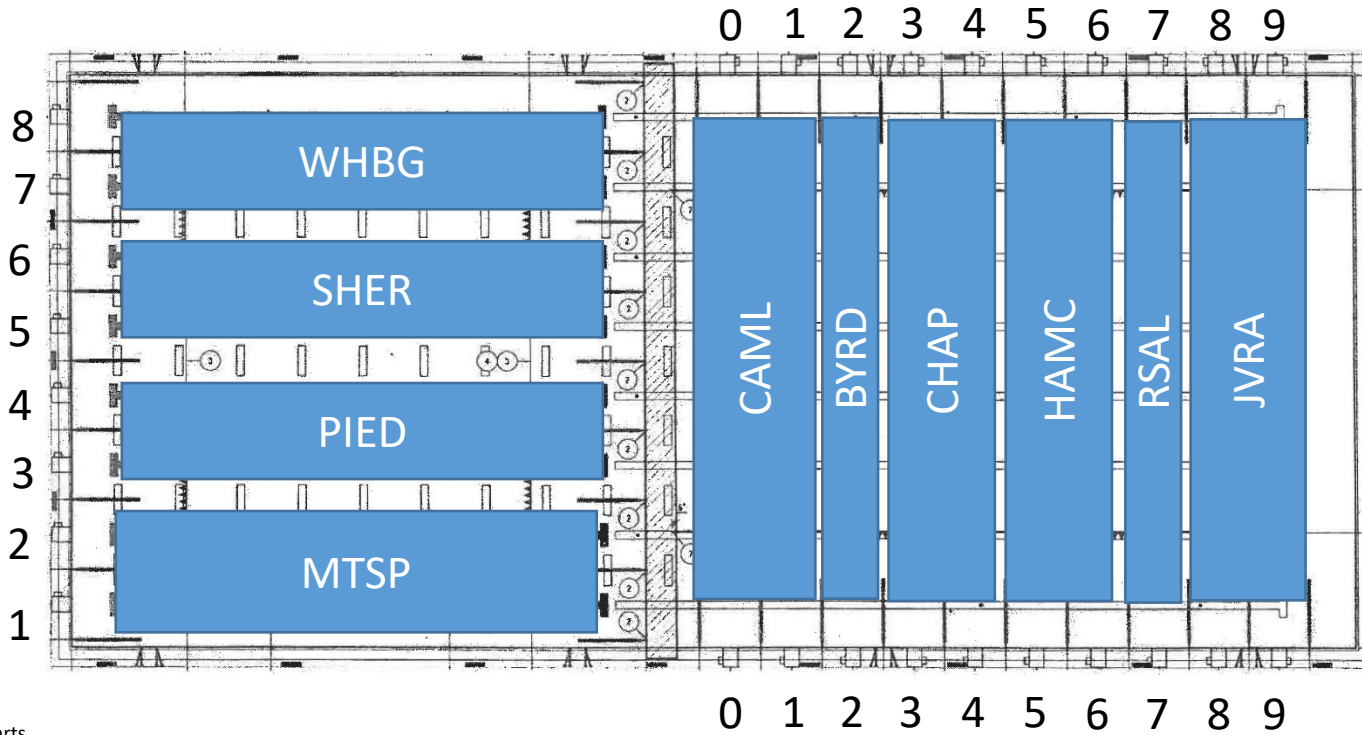

WINDOW Side

FLAG Side

50Y, 200Y Starts

North
Bullpen

25Y Starts, 100y 2nd & 4th Starts

Seating Area

North

West

East

Saturday Early, Sunday Late Warmups

South

Computer &
Timing Console
NORTH (Opt. 2)

Swimming Direction

Swimming Direction

Computer &
Timing Console
SOUTH

WINDOW Side

FLAG Side

50Y, 200Y Starts

25Y Starts, 100y 2nd & 4th Starts

North
Bullpen

Seating Area

North

West